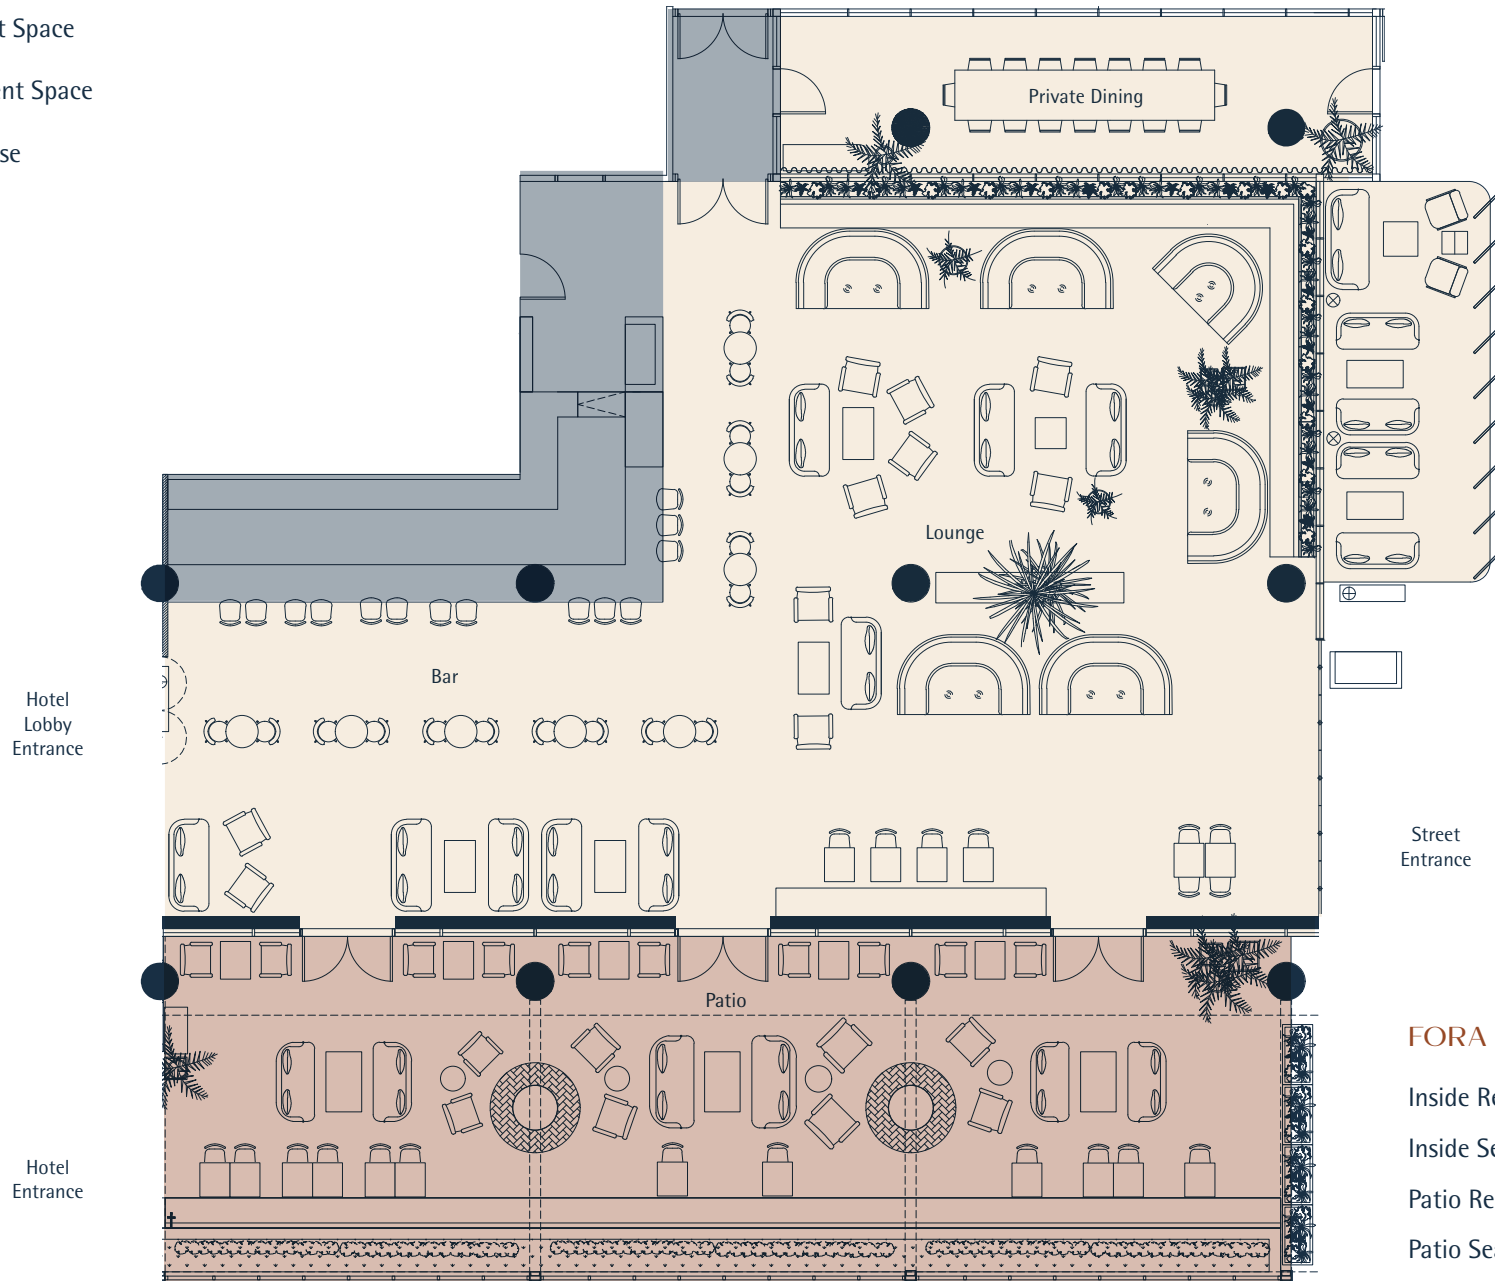

- Indoor Event Space
- Outdoor Event Space
- Back of House

FORA

- Inside Reception 150
- Inside Seated 70-80
- Patio Reception 100
- Patio Seated 60-70