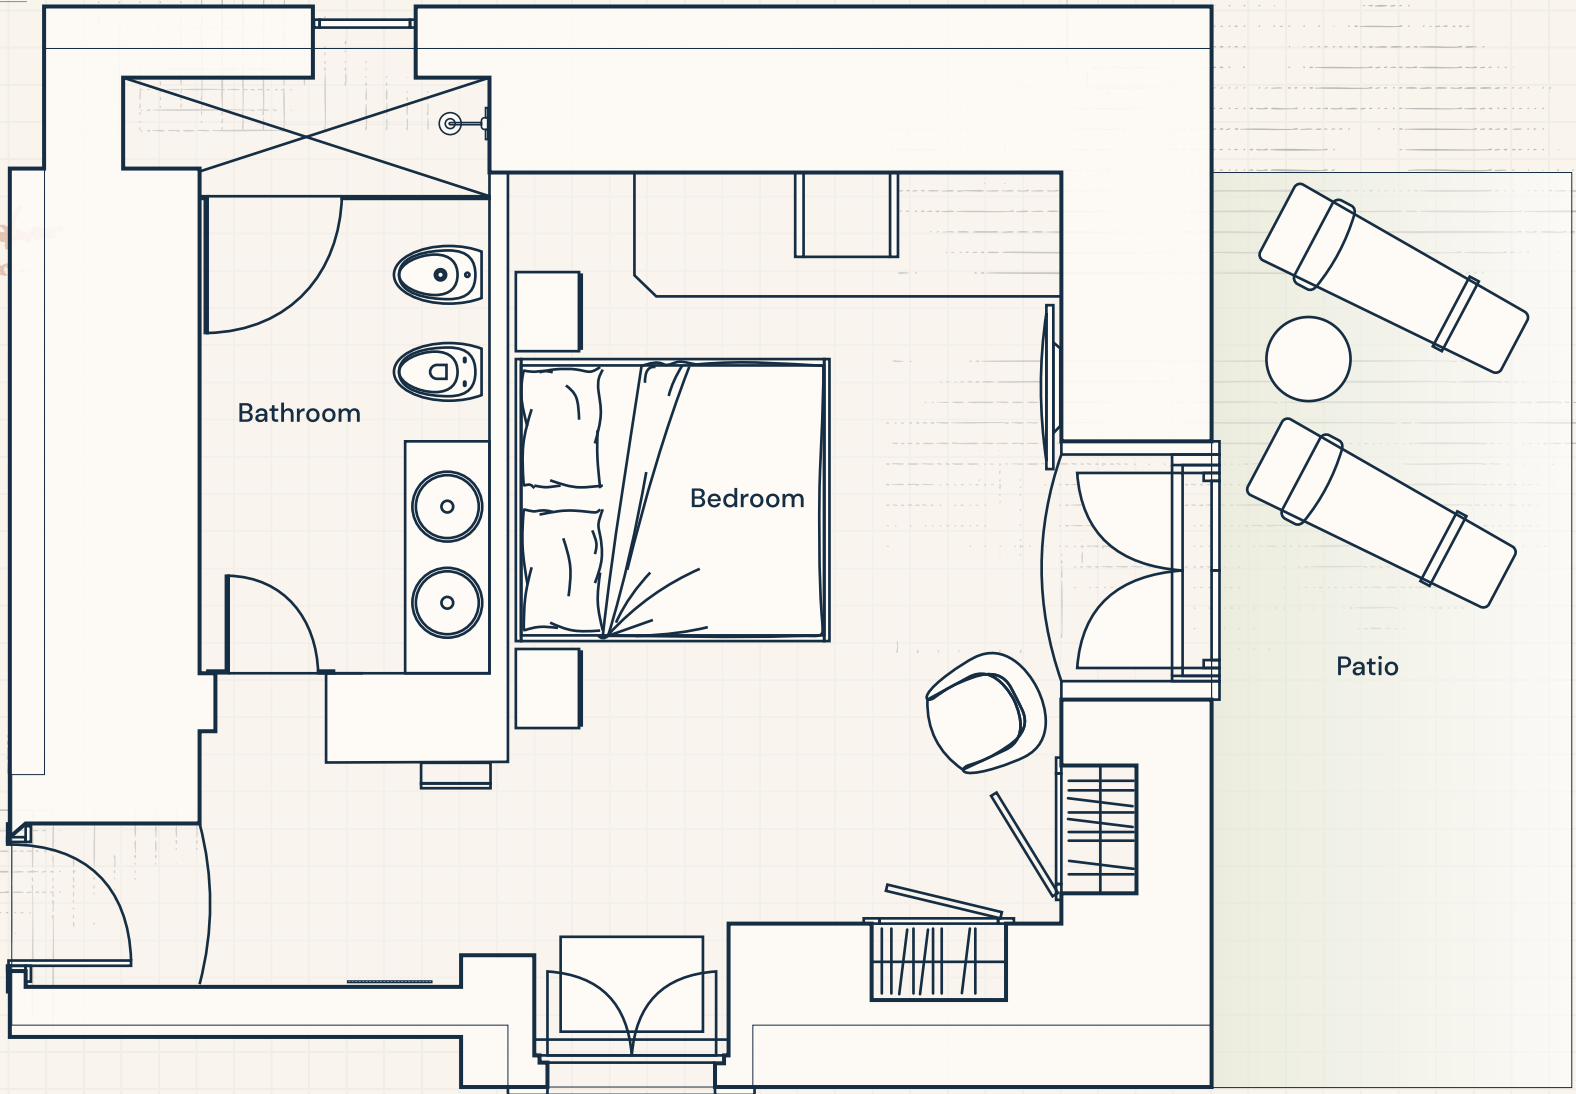

VILLA TORRE BIANCA

PUGLIA
by emily hotels

Deluxe Superior Room 104 - 1st Floor

*per il bagno. Tatt are
Hapsaps Hapsen deepouted Haps gittare
Haps gittare mod then Concert via
Haps gittare mod then Concert via*

*Costo, Hapsen Haps
Haps gittare*

Scala 1:200

VILLA TORRE BIANCA

PUGLIA
by emily hotels

Deluxe Superior Room 105 - 1st Floor Exterior Access

*per il bagno, tutti i
dopo il bagno, perpendicolare
della parete, non con Concept
di*