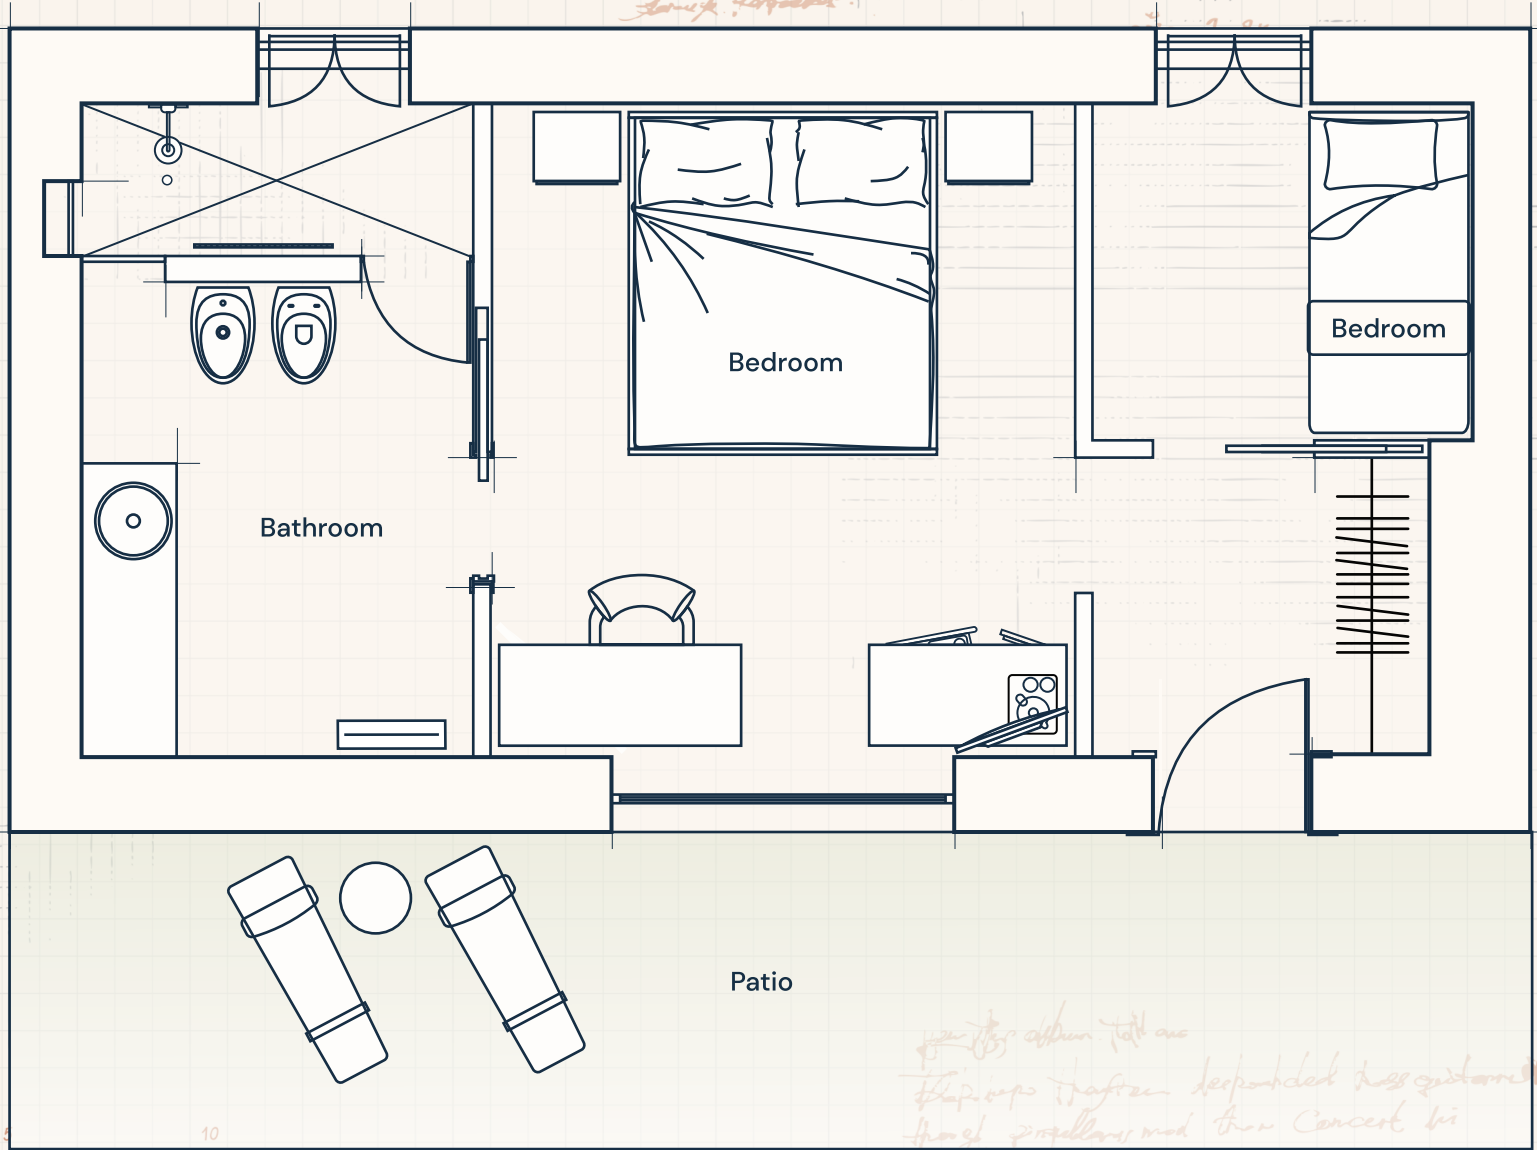

VILLA TORRE BIANCA

PUGLIA
by emily hotels

Deluxe Superior Room 104 - 1st Floor

*per il bagno. Tatt are
Hapsaps Hapsen deepouted Haps gittare
Haps gittare mod then Concert via
Haps gittare mod then Concert via*

*Costo, Hapsen Haps
Haps gittare*

Scala 1:200

VILLA TORRE BIANCA

PUGLIA
by emily hotels

Deluxe Superior Room 105 - 1st Floor Exterior Access

*per il bagno, tutti i
dopo il bagno, perpendicolare
della parete, non con Concept
di*