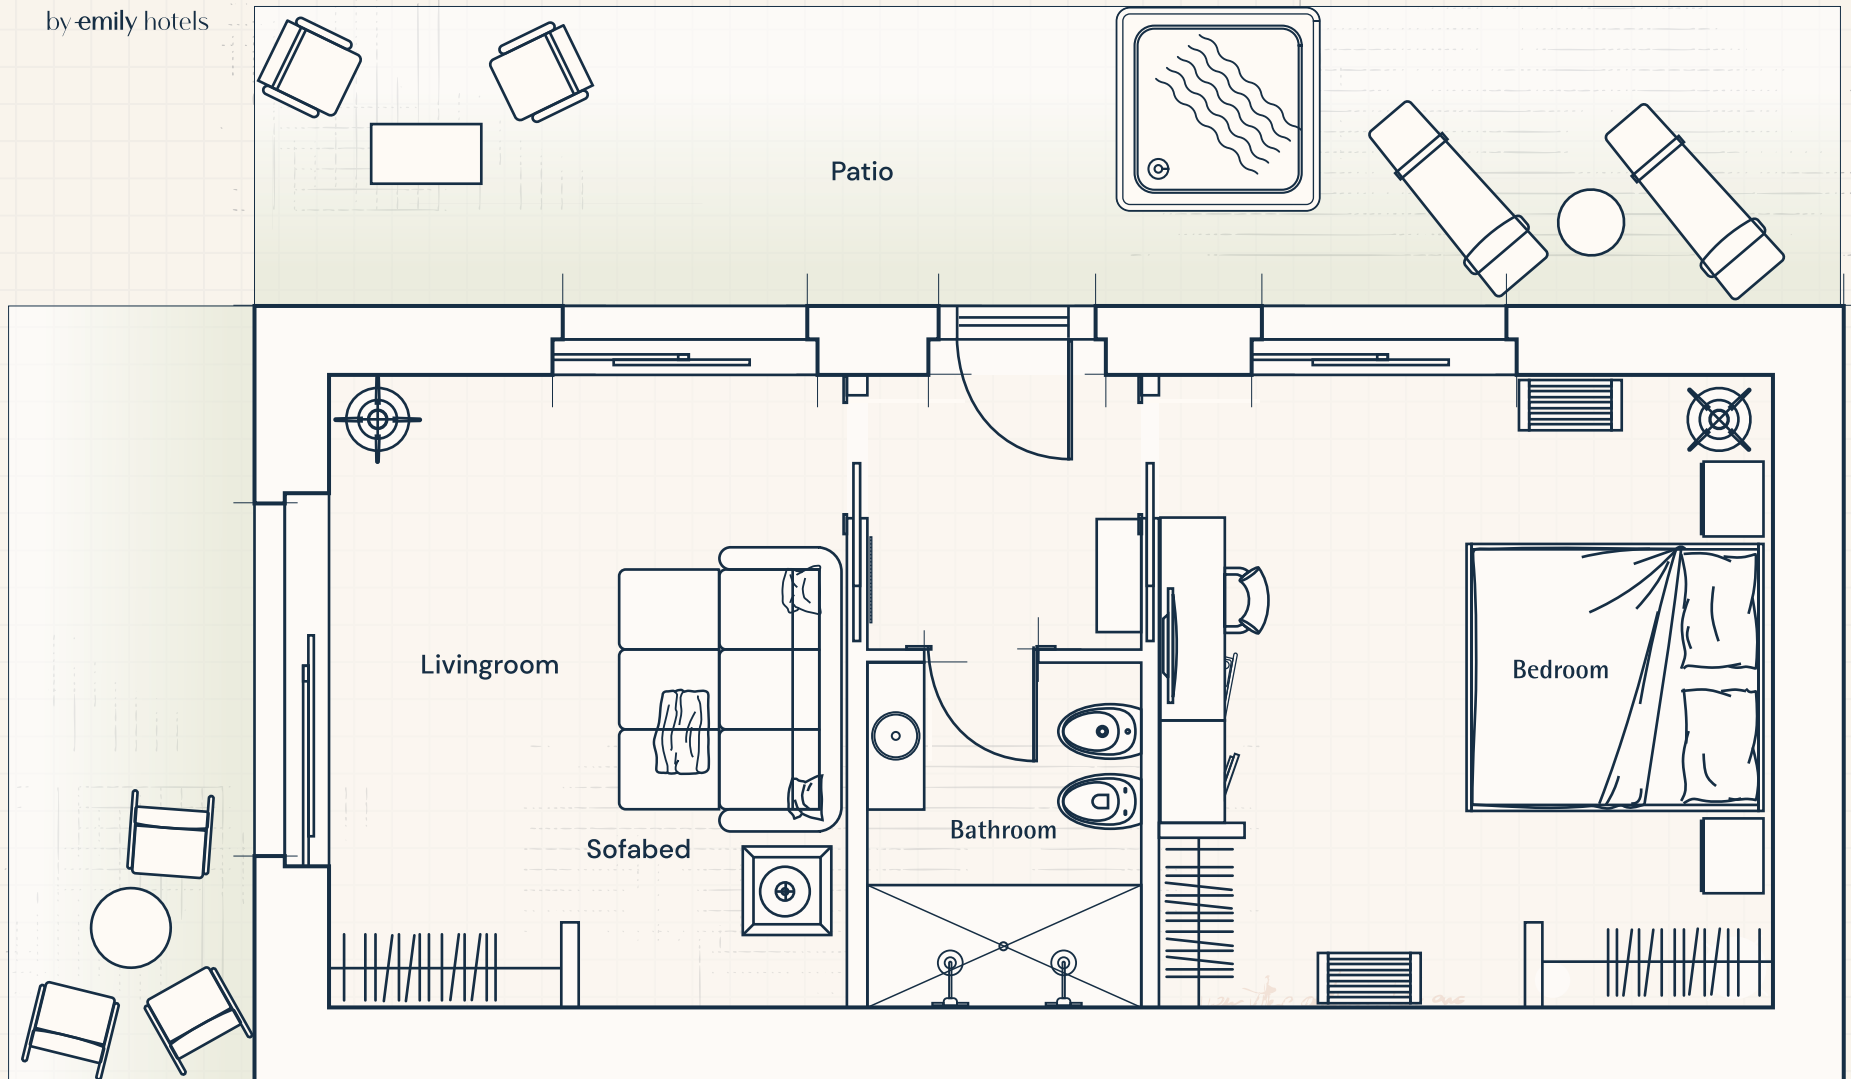

VILLA TORRE BIANCA

PUGLIA
by emily hotels

Emilia Junior Suite Room 305 - 1st Floor Exterior Access

0 2 5 10
Scala 1:200

*Colori, disegni, disegni.
stampa, disegni.*

*trough propellers mod. then concept in
hall
with all a look behind to consistency*