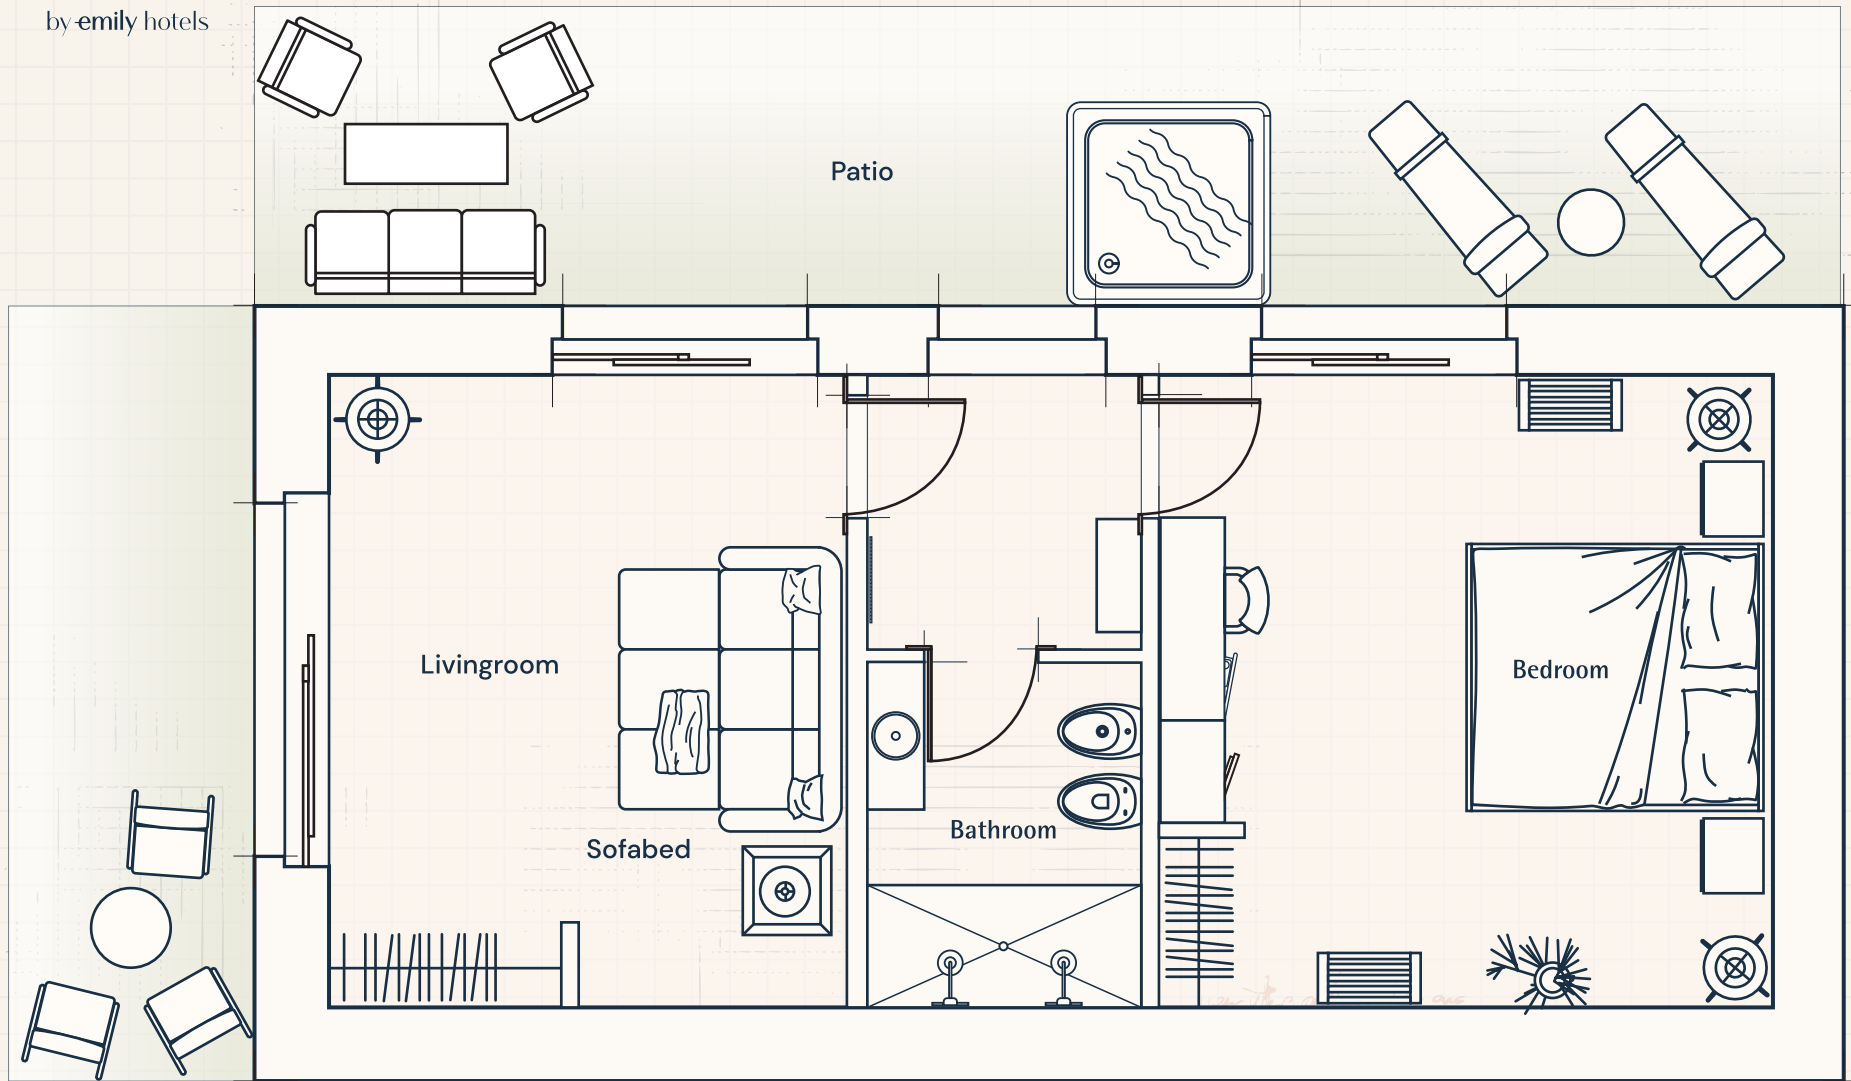

VILLA TORRE BIANCA

PUGLIA
by emily hotels

Emilia Junior Suite Room 305 - 1st Floor Exterior Access

Scala 1:200

*Colori, disegni, disegni.
stampa, profumata.*

*frangere propellanti, mod. then concept in
full
... in ... look behind to consistence*