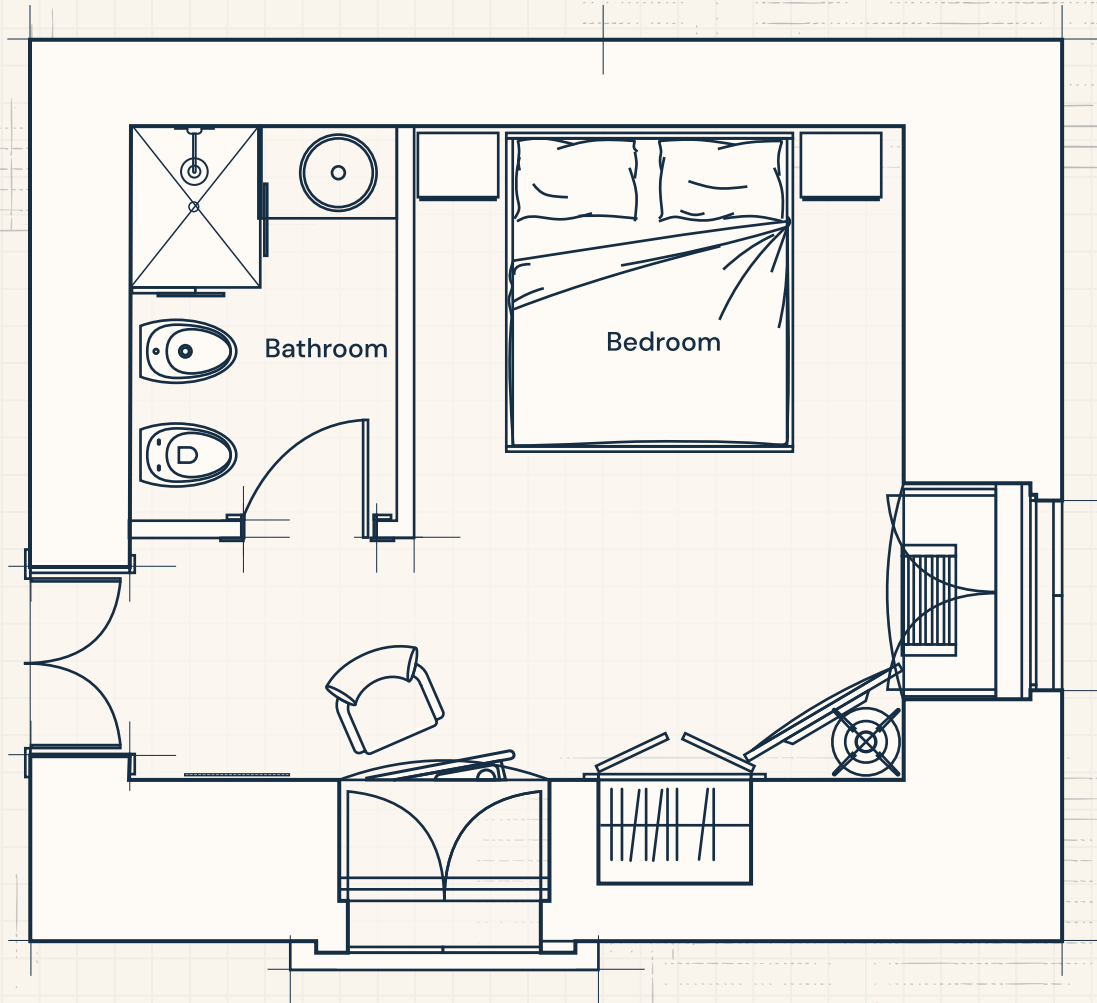

VILLA TORRE BIANCA

PUGLIA
by emily hotels

Superior Room 101 - 1st Floor

Scala 1:200

*Costo, valore, durata.
storia, profumato.*

*per il 15° album. tutti i
dischi in formato deepened bass guitar
trough procellus, mod. then Concert by
H. W.
... look behind to coexistence*