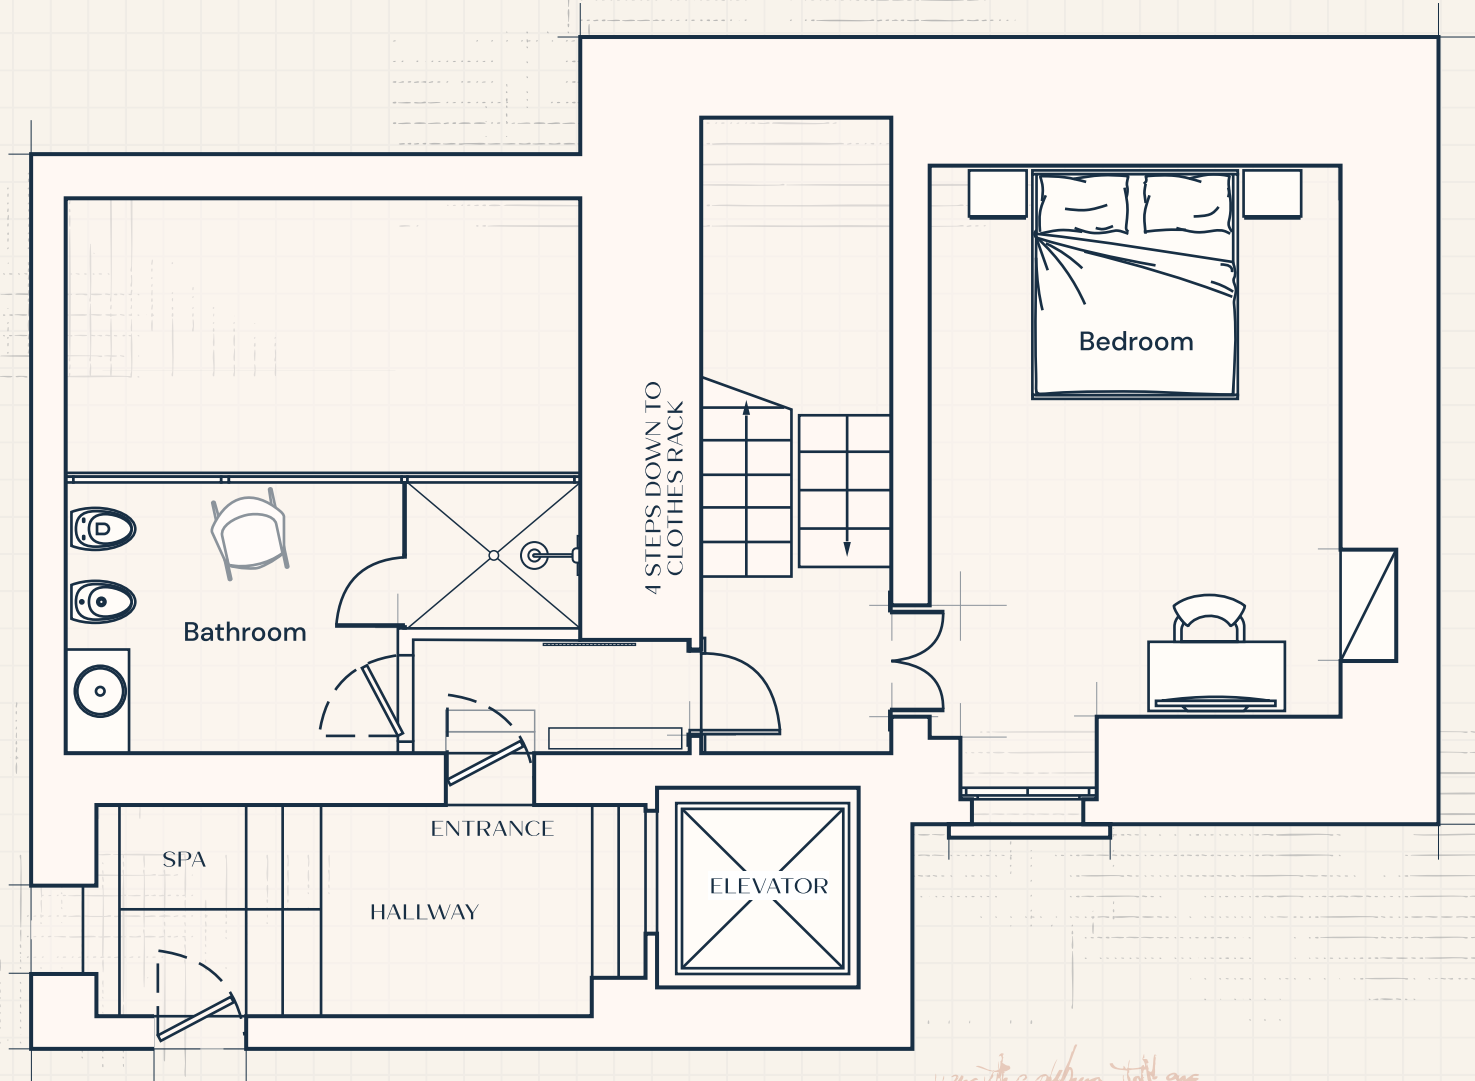

VILLA TORRE BIANCA

PUGLIA
by emily hotels

Torre Bianca Suite Room 201 - Tower

*Color, texture, texture.
same, texture.*

*per il design. tutti are
perhaps a more deepened less quiet
through problems, mod. then Concept by
the
the... all a look back to coexistence*