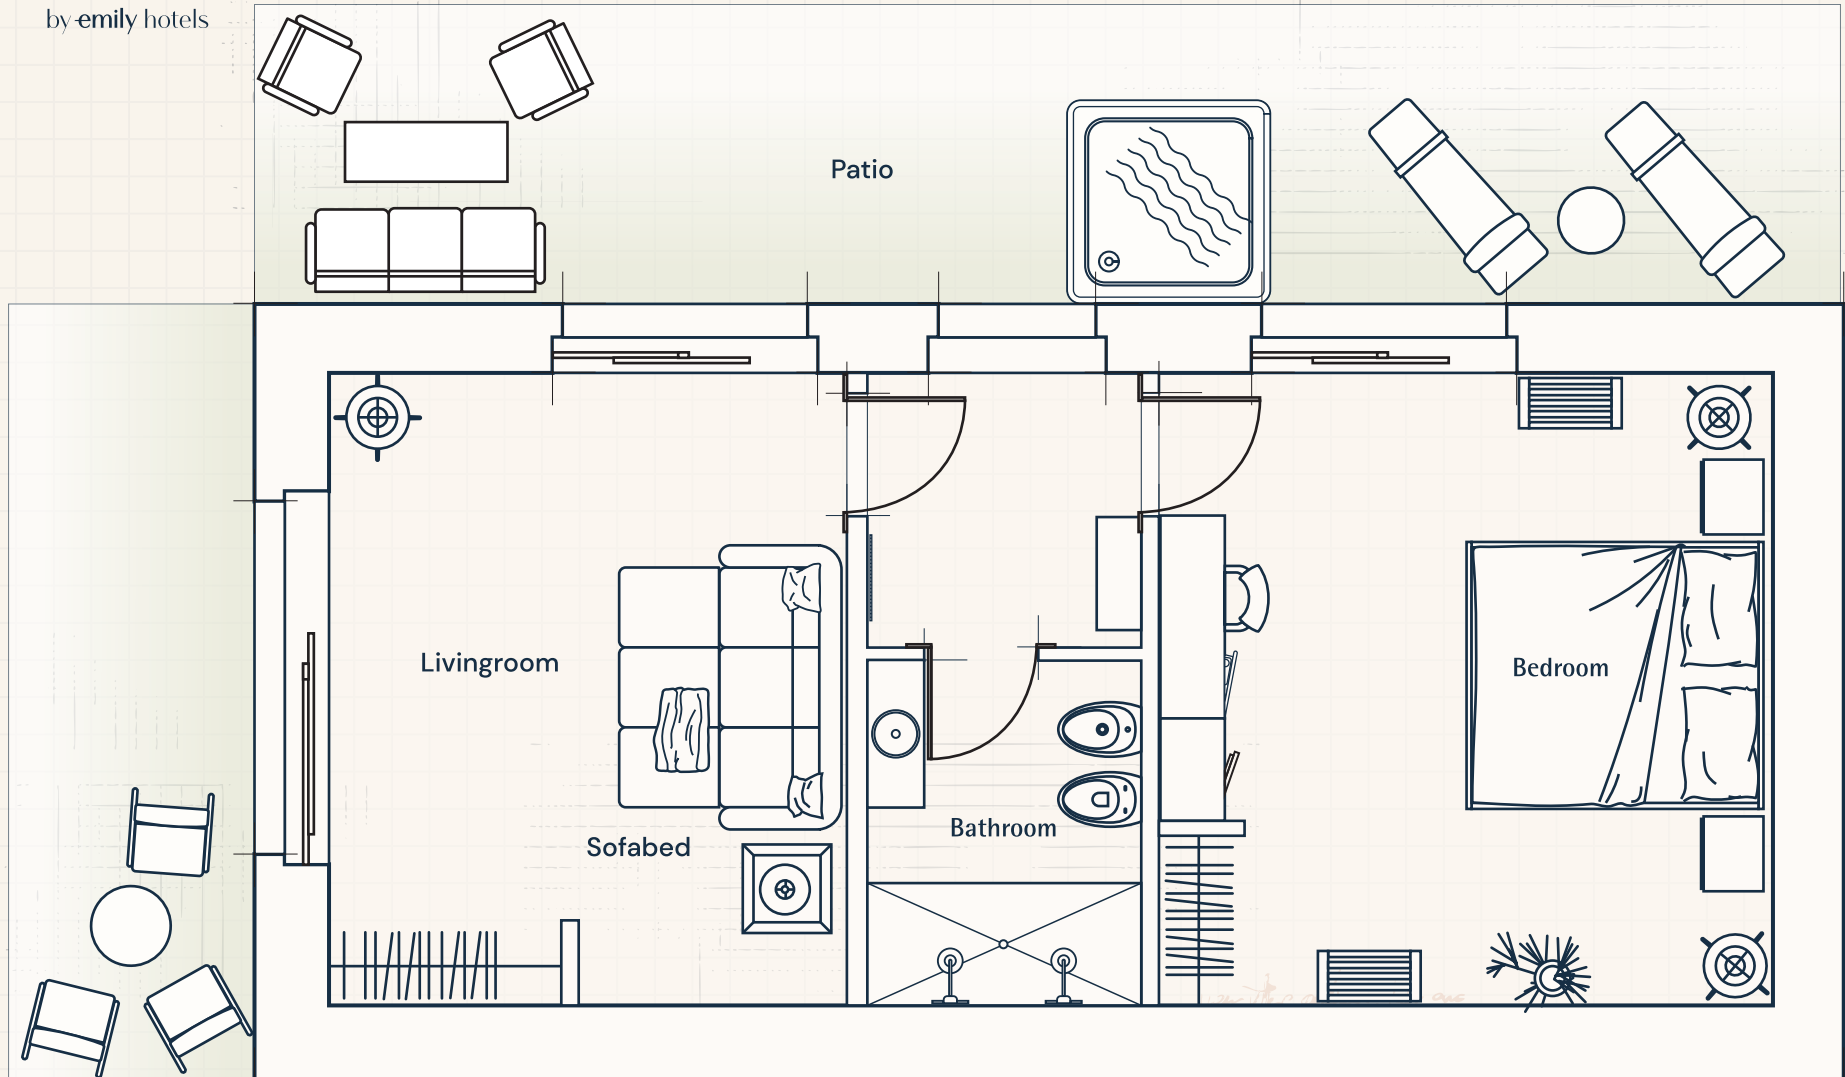

VILLA TORRE BIANCA

PUGLIA
by emily hotels

Emilia Junior Suite

Camera 305 - Piano Primo Accesso esterno

Scala 1:200

*Colori, disegni, disegni.
stampa, disegni.*

*trough propellers mod. then concept in
full
... in ... look hotel & coexistence*