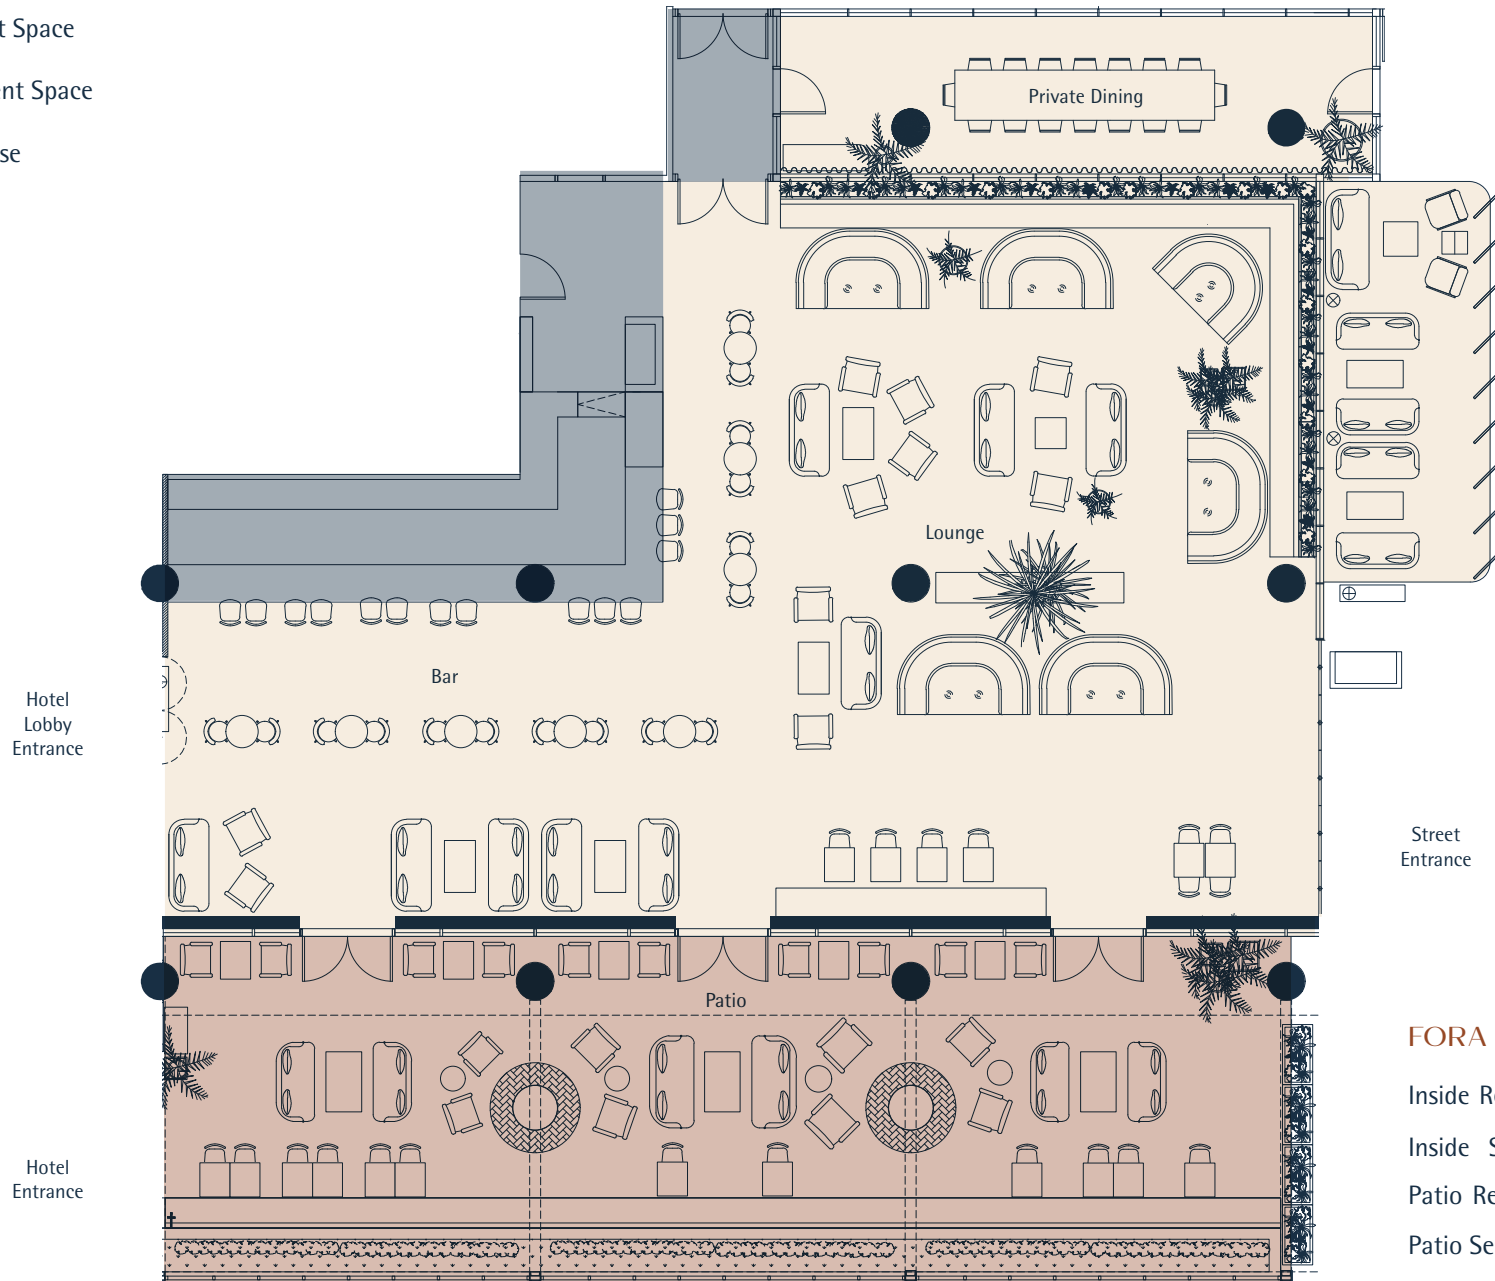

- Indoor Event Space
- Outdoor Event Space
- Back of House

## FORA

Inside Reception	150
Inside Seated	100
Patio Reception	100
Patio Seated	70